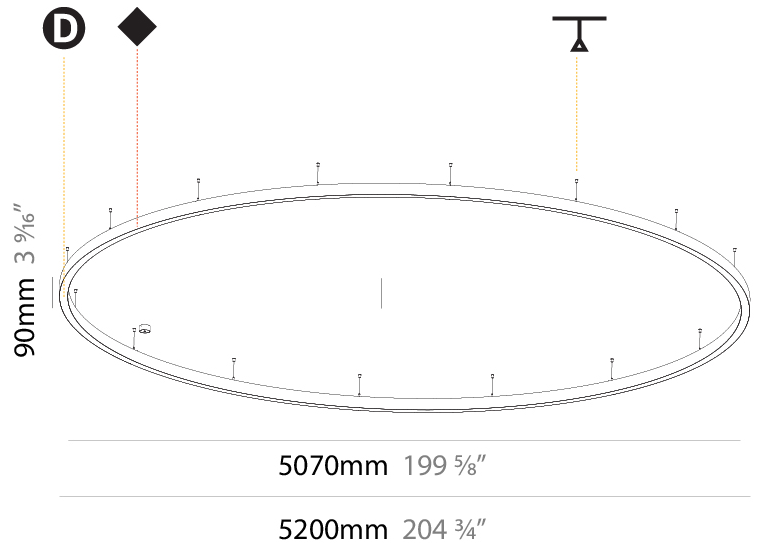

GENERAL

Series: Glorious
Subseries: Glorious Slim
Brand: Prolicht
Division: Architectural
Mounting Type: Suspension
Mounting Location: Ceiling
Subcategory: Ambient

PHYSICAL

Shape: Round
Diameter (mm): 5200
Diameter (in): 204 ³/₄
Height (mm): 90
Height (in): 3 ⁹/₁₆
Max. Overall Height (mm): 2090
Max. Overall Height (in): 82 ⁵/₁₆
Light Distribution: Direct / Indirect
Weight (kg): 55.788
Weight (lbs): 123.00
Diffuser: PMMA - Opal or Micro-Prism
Fixture Finish: SSR / BKV / CWI / CRY / HAB / UFT / ITA / RUA / FTG / MYG / LOD / PUS / FRO / FUP / KIA / POP / BLS / SPG / MEY / GOH / GUM / CHC / COM / ABZ / JAG / OBR / MOS / ROR
Fixture Material: Aluminum
Cable Details: 2000mm or 6000mm Transparent Cable

ELECTRICAL

Lamp Type: LED (Zhaga Standard)
Input Wattage (W): 392 / 280
Total Output Wattage (W): 336 / 240
Dimming: Tri-Mode (Non-Dimming and Phase Dimming (120Vac only) and 0-10V Dimming)
Driver Included: Yes
Driver Location: Integrated
Driver Type: Constant Current - Universal
Driver Class: Class 2
Input Voltage (V): 120 - 277
Constant Current (MA): 350

LED

Color Temperature (°K): 3000 / 3500 / 4000
Max. Delivered Lumen (lm): 72090 / 73588 / 75090
CRI: >80 CRI
Lamp Life (hrs): 50000

OPTICAL

RATINGS AND CERTIFICATIONS

Certified By: Certified for North American Standards
IP rating: IP20