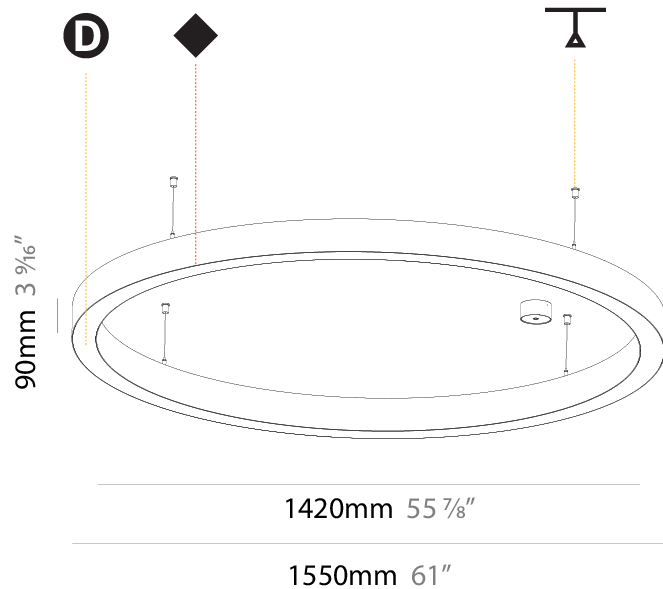

GENERAL

Series: Glorious
Subseries: Glorious Slim
Brand: Prolicht
Division: Architectural
Mounting Type: Suspension
Mounting Location: Ceiling
Subcategory: Ambient

PHYSICAL

Diameter (mm): 1550
Diameter (in): 61
Height (mm): 90
Height (in): 3 9/16
Max. Overall Height (mm): 2090
Max. Overall Height (in): 82 5/16
Light Distribution: Direct / Indirect
Weight (kg): 17.714
Weight (lbs): 37.71
Diffuser: PMMA - Opal or Micro-Prism
Fixture Finish: SSR / BKV / CWI / CRY / HAB / UFT / ITA / RUA / FTG / MYG / LOD / PUS / FRO / FUP / KIA / POP / BLS / SPG / MEY / GOH / GUM / CHC / COM / ABZ / JAG / OBR / MOS / ROR
Fixture Material: Aluminum
Cable Details: 2000mm or 6000mm Transparent Cable

ELECTRICAL

Lamp Type: LED (Zhaga Standard)
Input Wattage (W): 112 / 98
Total Output Wattage (W): 96 / 84
Dimming: Tri-Mode (Non-Dimming and Phase Dimming (120Vac only) and 0-10V Dimming)
Driver Included: Yes
Driver Location: Integrated
Driver Type: Constant Current - Universal
Driver Class: Class 2
Input Voltage (V): 120 - 277
Constant Current (MA): 350

LED

Color Temperature (°K): 3000 / 3500 / 4000
Max. Delivered Lumen (lm): 19660 / 20070 / 20480
CRI: >80 CRI
Lamp Life (hrs): 50000

OPTICAL

RATINGS AND CERTIFICATIONS

Certified By: Certified for North American Standards
IP rating: IP20