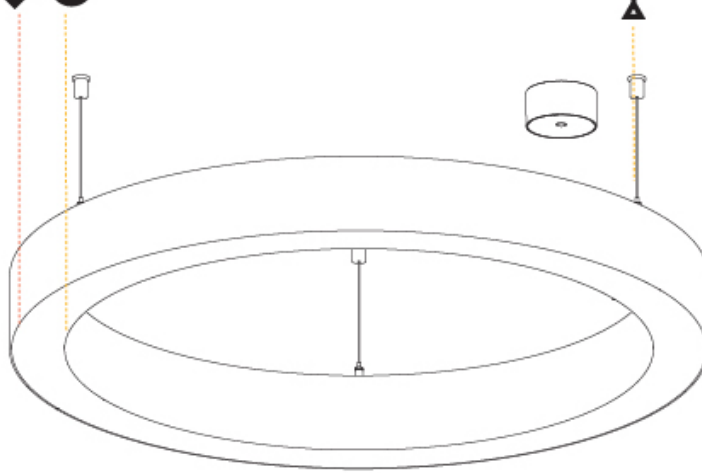

PROJECT	_____
TYPE	_____
SPECIFIER	_____
QUANTITY	_____
DATE	_____

For Color / Finish Chart & Symbology see Appendix or product page downloadable area.

°K

Dimming	DP	DV		
	Phase	0-10V		
Color Temperature	30K	35K	°K	
	3000K	3500K		40K
Diffuser	01	02	D	
	Opal	Micro-Prism		
Suspension Cable Color and Length	..05	..10	△	
	2000	6000		

ORDER-EXAMPLE: °K

L3XXXX- DV 30K 02 01 05

0-10V 3000K Black Opal 2000mm/Trans