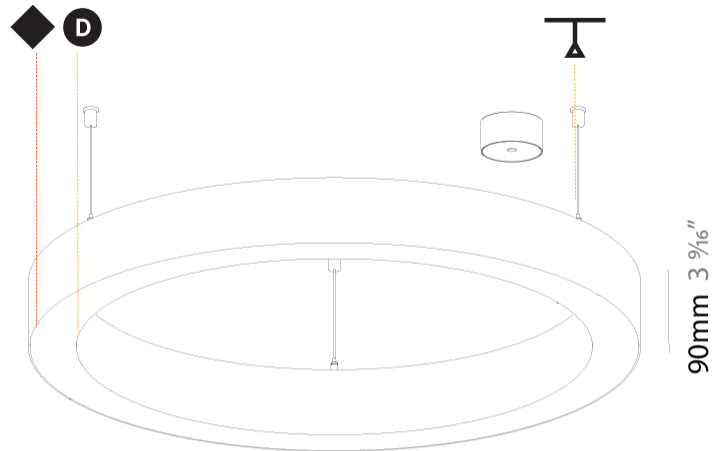

GENERAL

Series: Glorious
Subseries: Glorious Slim
Brand: Prolicht
Division: Architectural
Mounting Type: Suspension
Mounting Location: Ceiling
Subcategory: Ambient

PHYSICAL

Shape: Round
Diameter (mm): 800
Diameter (in): 31 1/2
Height (mm): 90
Height (in): 3 9/16
Max. Overall Height (mm): 2090
Max. Overall Height (in): 82 5/16
Light Distribution: Direct / Indirect
Weight (kg): 8.128
Weight (lbs): 17.92
Diffuser: PMMA - Opal or Micro-Prism
Fixture Finish: SSR / BKV / CWI / CRY / HAB / UFT / ITA / RUA / FTG / MYG / LOD / PUS / FRO / FUP / KIA / POP / BLS / SPG / MEY / GOH / GUM / CHC / COM / ABZ / JAG / OBR / MOS / ROR
Fixture Material: Aluminum
Cable Details: 2000mm or 6000mm Transparent Cable

ELECTRICAL

Lamp Type: LED (Zhaga Standard)
Input Wattage (W): 56 / 52.5
Total Output Wattage (W): 48 / 45
Dimming: Tri-Mode (Non-Dimming and Phase Dimming (120Vac only) and 0-10V Dimming)
Driver Included: Yes
Driver Location: Integrated
Driver Type: Constant Current - Universal
Driver Class: Class 2
Input Voltage (V): 120 - 277
Constant Current (MA): 350

LED

Color Temperature (°K): 3000 / 3500 / 4000
Max. Delivered Lumen (lm): 9830 / 10035 / 10240
CRI: >80 CRI
Lamp Life (hrs): 50000

OPTICAL

RATINGS AND CERTIFICATIONS

Certified By: Certified for North American Standards
IP rating: IP20

Ø 670mm 26 3/8"

Ø 800mm 31 1/2"